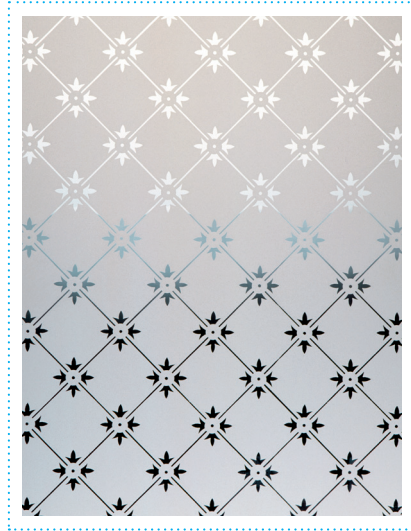

Starburst

Garland

Flashed Amber

Regent A

Single Line

Vase B

Clematis

Cobalt Blue

Regency Swirl

Regent B

Small Vine

Ruby

Scallop

Epoque

Vase C

Double Line

Fleur

Old

Traditional Glass Patterns

Fleur De Lys

Fleur

Star

Empress

Bright Star

Double Fleur

Gothic Blue

Gothic Amber

Victorian

Designs also include Clear Gothic and Plain Etch.

Opaque laminate available in all designs.

Thickness: 4mm Float, 5mm Laminate, 7mm Laminate.

Sheet Size: 1120mm x 2140mm. Can be cut to size.